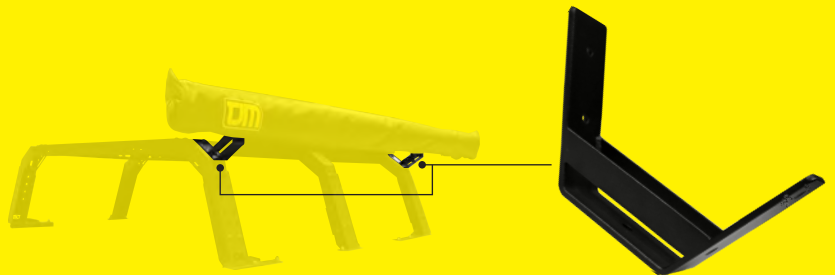

BED RACK

600SBRTJM
TJM BED RACK
(SET)

600SBRTJMTB
TOOL BOX
BED RACK TJM

600SBRTJMSP
SIDE PANEL
BED RACK TJM (1 PANEL)

4230002116
FRONT BRACKET
RH/LH BED RACK TJM (SET)

600SBRTJMXL
TJM BED RACK
EXTRA LEG SET
(FOR SINGLE CAB)