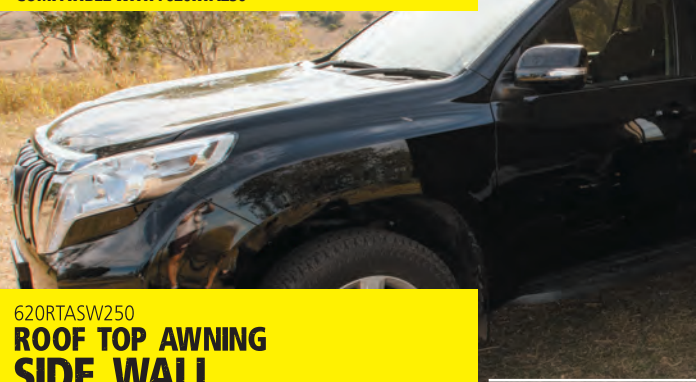

ROOF TOP AWNING FRONT WALL

2.5 (L) x 2.2 (H) M

COMPATIBLE WITH : 620RTA250

620RTASW250

ROOF TOP AWNING SIDE WALL

2.5 (L) x 2.2 (H) M

COMPATIBLE WITH : 620RTA200, 620RTA250